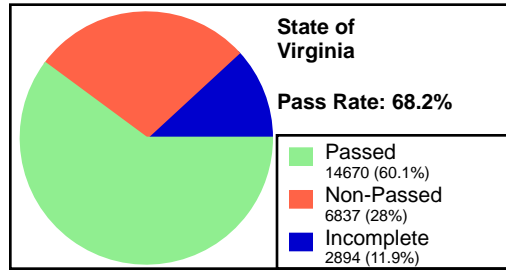

State or Province: Virginia

Total Tested: 24401

Center	Pass Rate					Passed	Non-Passed	Incomplete	Total
	0%	20%	40%	60%	80%				
Alexandria Adult Ctr						473 (75.4%)	129 (20.6%)	25 (4%)	627
Appalachian Det Ctr						67 (82.7%)	13 (16%)	1 (1.2%)	81
Arlington Adult Ed.						144 (45.1%)	145 (45.5%)	30 (9.4%)	319
Augusta Correctional						85 (63%)	40 (29.6%)	10 (7.4%)	135
Augusta County ALC						183 (55.3%)	97 (29.3%)	51 (15.4%)	331
Bath Co. School						8 (61.5%)	5 (38.5%)	0 (0%)	13
Bland Correctional						110 (61.1%)	40 (22.2%)	30 (16.7%)	180
Blue Ridge Technical						23 (46%)	6 (12%)	21 (42%)	50
Buchanan Co. School						38 (63.3%)	5 (8.3%)	17 (28.3%)	60
Buckingham Cty P S						13 (59.1%)	9 (40.9%)	0 (0%)	22
Castlewood HS						83 (53.5%)	11 (7.1%)	61 (39.4%)	155
Charlottesville ALC						214 (53.2%)	112 (27.9%)	76 (18.9%)	402
Charlottesville HS						2 (33.3%)	4 (66.7%)	0 (0%)	6
Chesapeake GED Ctr						377 (58.3%)	209 (32.3%)	61 (9.4%)	647
Chesterfield Tech						537 (57.3%)	333 (35.5%)	67 (7.2%)	937
Coffeewood CC						105 (66%)	33 (20.8%)	21 (13.2%)	159
Culpeper School Brd						39 (54.2%)	31 (43.1%)	2 (2.8%)	72
Danville Adult Ed						225 (45.5%)	115 (23.2%)	155 (31.3%)	495
Dickenson Co GED TC						41 (48.2%)	10 (11.8%)	34 (40%)	85
Dowell J Howard Ctr						346 (64.7%)	94 (17.6%)	95 (17.8%)	535
ESCC						133 (45.5%)	69 (23.6%)	90 (30.8%)	292
Essex Cty. GED						80 (44.7%)	68 (38%)	31 (17.3%)	179
Galax HS						111 (52.6%)	32 (15.2%)	68 (32.2%)	211
Genesis Alt School						28 (68.3%)	12 (29.3%)	1 (2.4%)	41
Germanna Com.College						595 (70.8%)	220 (26.2%)	25 (3%)	840
Gloucester Co P S						81 (69.2%)	31 (26.5%)	5 (4.3%)	117
Goochland GED						65 (69.9%)	22 (23.7%)	6 (6.5%)	93
Green Rock Corr Ctr						96 (68.1%)	34 (24.1%)	11 (7.8%)	141
Halifax GED Test Ctr						130 (49.6%)	46 (17.6%)	86 (32.8%)	262
Hampton Adult Ctr.						542 (62.1%)	168 (19.2%)	163 (18.7%)	873
Henrico AEC-Mt Rd						204 (69.4%)	43 (14.6%)	47 (16%)	294
Henrico AEC-Nine MI						254 (54.3%)	186 (39.7%)	28 (6%)	468
Henry Cty. School						124 (47%)	79 (29.9%)	61 (23.1%)	264
Jackson River Tech						32 (65.3%)	17 (34.7%)	0 (0%)	49
Joseph B Johnson LC						34 (89.5%)	2 (5.3%)	2 (5.3%)	38
Keysville Campus T C						55 (36.4%)	26 (17.2%)	70 (46.4%)	151
Lee County GED						33 (52.4%)	20 (31.7%)	10 (15.9%)	63
Loudoun Co Schools						171 (69.8%)	73 (29.8%)	1 (0.4%)	245
Louisa Cty Schools						53 (56.4%)	24 (25.5%)	17 (18.1%)	94